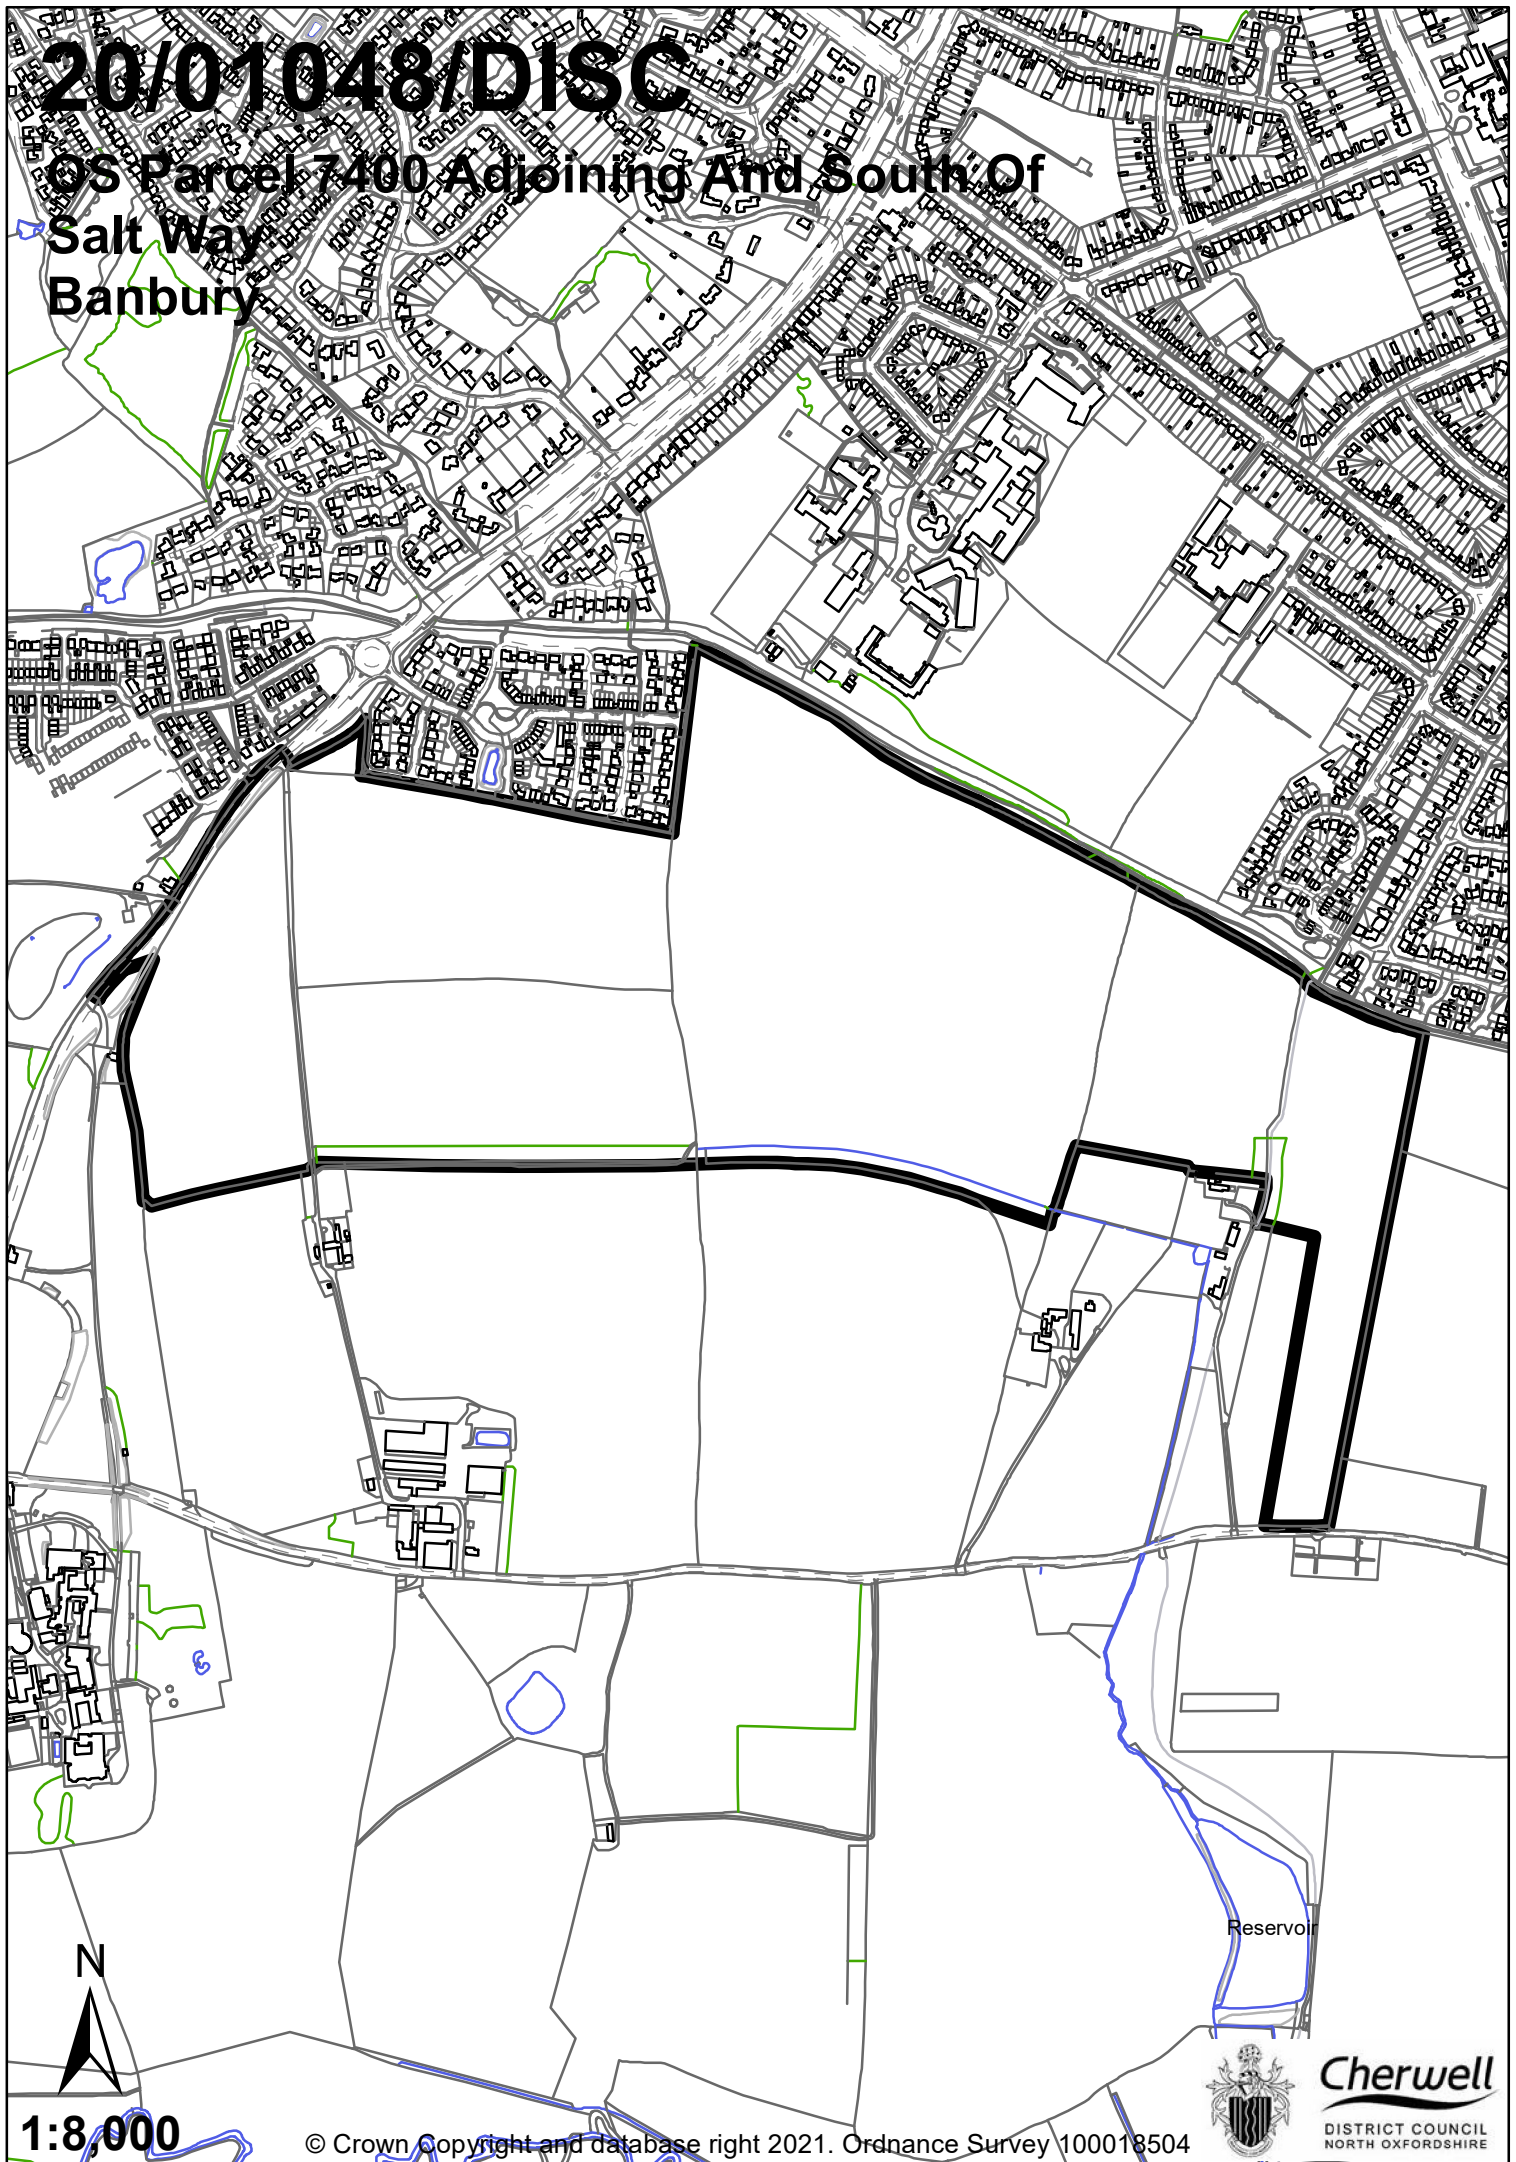

20/01048/DISC

**OS Parcel 7400 Adjoining And South Of
Salt Way
Banbury**

Reservoir

1:8,000

© Crown Copyright and database right 2021. Ordnance Survey 100018504

Cherwell
DISTRICT COUNCIL
NORTH OXFORDSHIRE